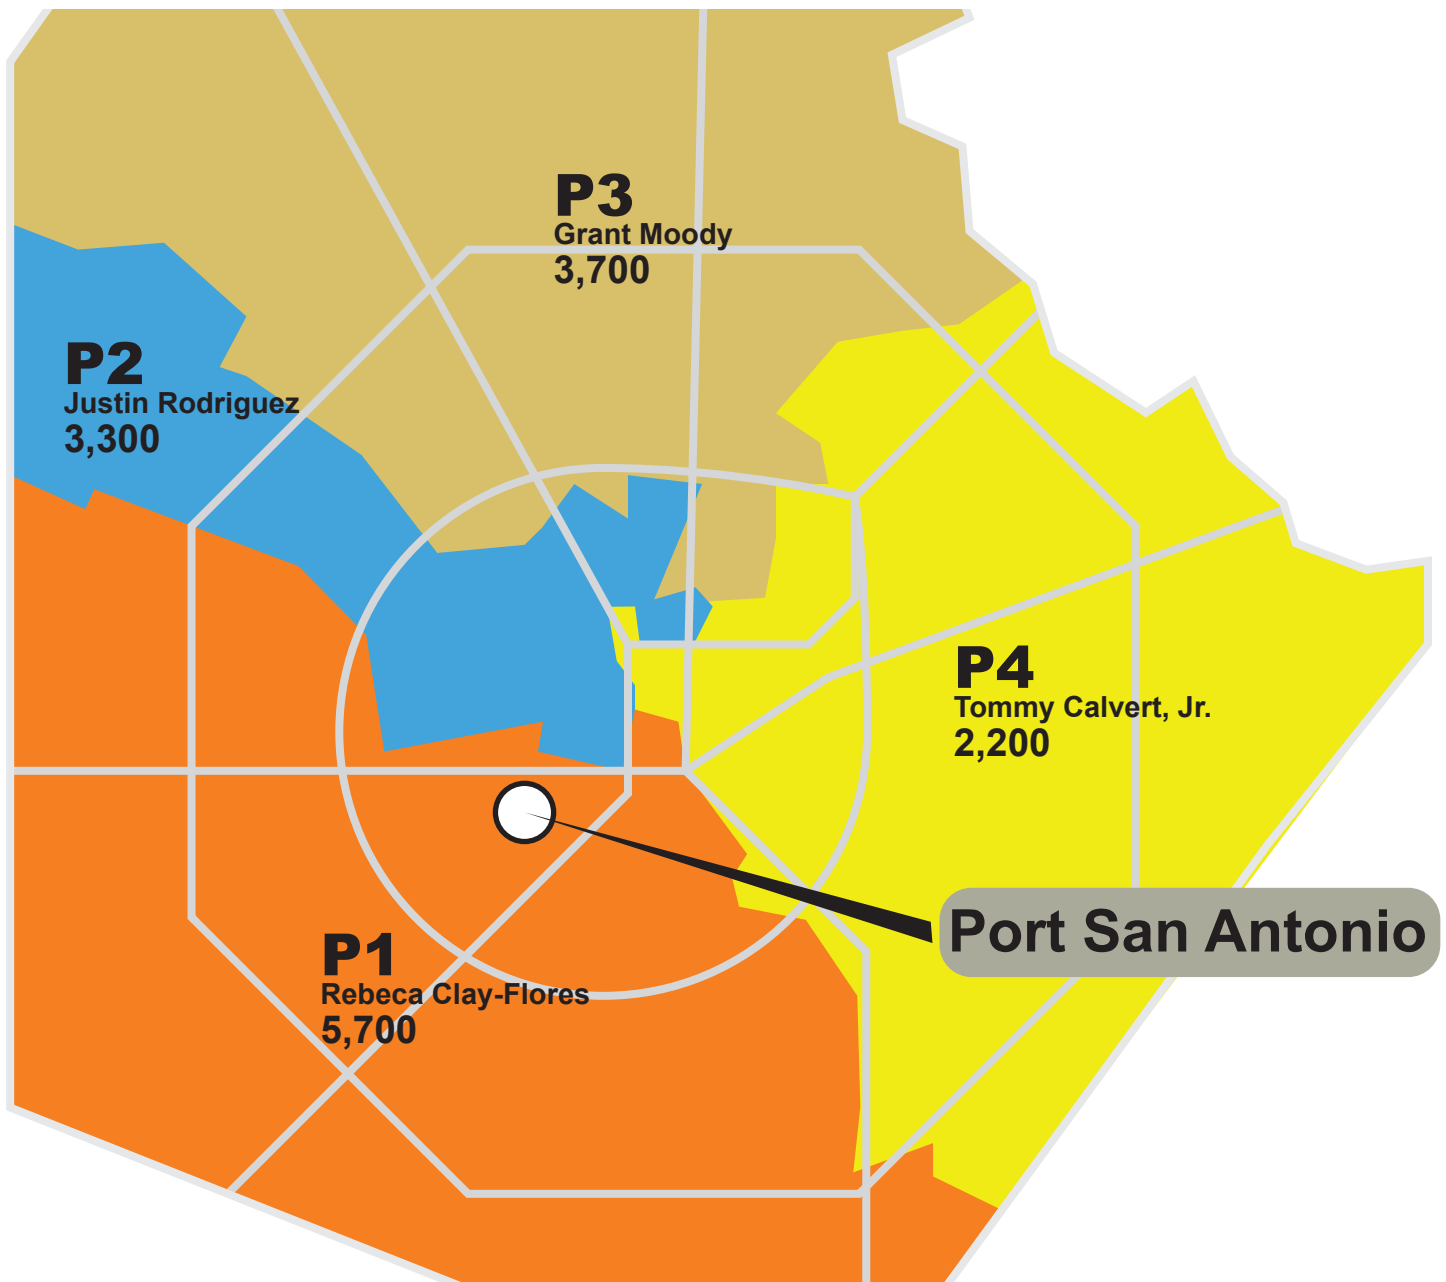

## PLACES OF RESIDENCE OF PEOPLE WHO WORK AT PORT SAN ANTONIO DISTRIBUTION BY COUNTY COMMISSIONER PRECINCTS

The Port San Antonio campus is home to over 80 employers and 18,000 jobs. People who work at the Port reside throughout our community—underscoring the Port’s role as a large and fast-growing regional economic engine.

Approximately 15,000 live within Bexar county and around 3,000 live in other locations or adjacent counties.

This map shows the approximate number of people from different County Commissioners precincts whose jobs are based at the Port.