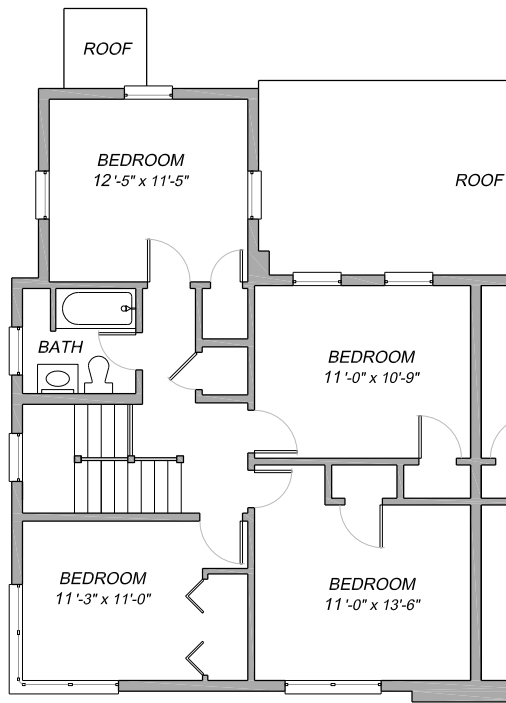

THE **GATEWAY**
RESIDENCES
AT PORT SAN ANTONIO

England Townhomes

602-638 England Dr. San Antonio, Texas 78226

*1,832 Sq. Ft.**
4 BED 2 BATH

FEATURES

- 7 minutes from downtown San Antonio
- Covered parking
- New appliances
- Granite countertops
- New fixtures & hardware
- Hardsurface flooring throughout
- Ample green spaces
- Pool
- Fitness center
- Washer/dryer connections
- Storage spaces available

*Units may vary in size

Leasing info: (210) 442-8041
TheGatewayResidences.com

SECOND FLOOR

FIRST FLOOR

1,832 SQUARE FEET