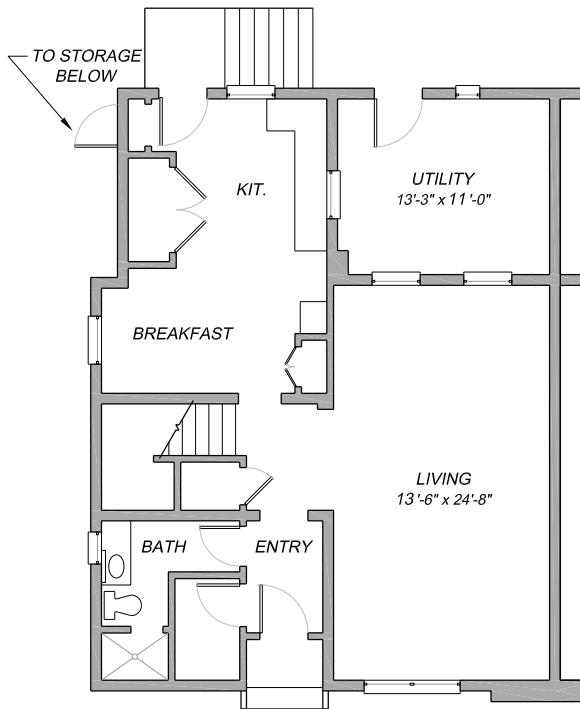

THE **GATEWAY**
RESIDENCES
AT PORT SAN ANTONIO

England Townhomes

602-638 England Dr. San Antonio, Texas 78226

*1,832 Sq. Ft.**
4 BED 2 BATH

FEATURES

- 7 minutes from downtown San Antonio
- Covered parking
- New appliances
- Granite countertops
- New fixtures & hardware
- Hardsurface flooring throughout
- Ample green spaces
- Pool
- Fitness center
- Washer/dryer connections
- Storage spaces available

*Units may vary in size

Leasing info: (210) 442-8041
TheGatewayResidences.com

SECOND FLOOR

FIRST FLOOR

1,832 SQUARE FEET